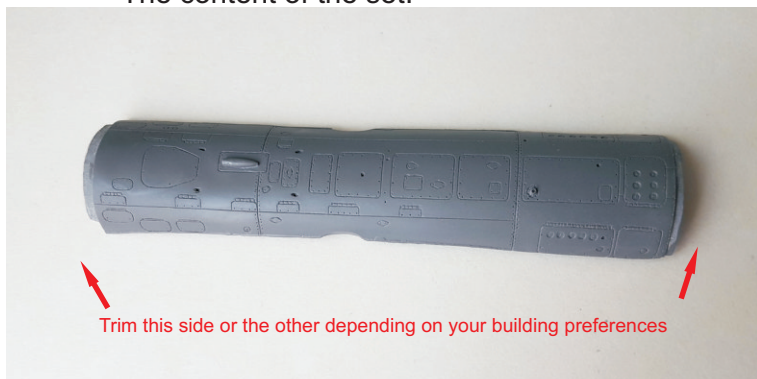

Su-17/ 22 UM3 correct belly set in 1/48 scale for the Kitty Hawk kits

The content of the set.

This set corrects the belly outline of the Kitty Hawk kits and corrects the engraved details as the kit ones are wrong for the versions depicted.